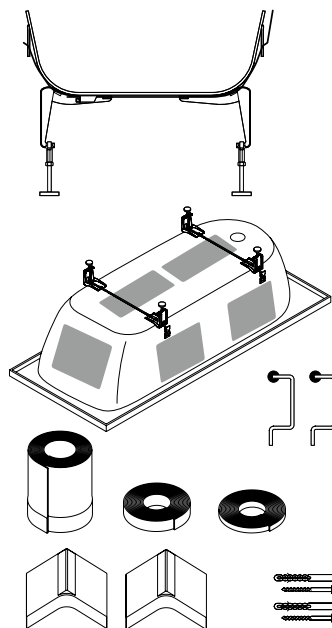

Schmidlin Badewannen- Fusset (SIA 181)

Mit dem Schmidlin Badewannen-Fusset gelingt Ihnen der Einbau mühelos. Unsere Badewannen und das Fusset sind aufeinander abgestimmt: Zusammen erfüllen sie die erhöhten Anforderungen gemäss Norm SIA 181 «Schallschutz im Hochbau».

Das Badewannen-Fusset ist auch mit Dichtband-Set erhältlich.