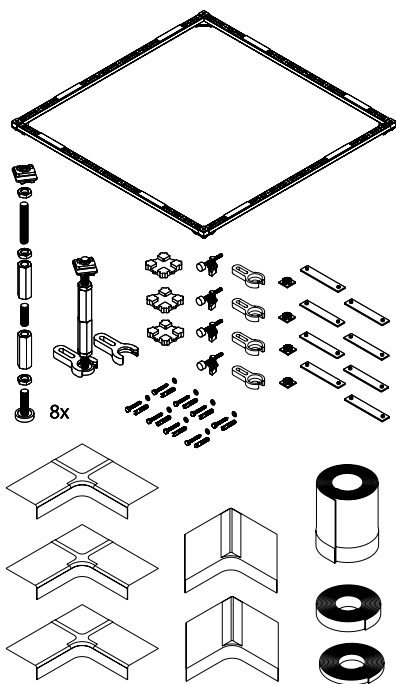

Schmidlin OMNIA und OMNIA VARIO Montagesystem (SIA 181)

Die Montagesysteme Schmidlin OMNIA und OMNIA VARIO ermöglichen einen mühelosen Einbau von Duschwannen und Duschflächen. Das Montagesystem gibt es in zwei Varianten: In fixer Grösse passend zum bestellten Mass der Duschwanne oder -fläche oder mit Montagerahmen zum selber zuschneiden. Dies ermöglicht ein flexibles Zuschneiden vor Ort. Der Montagerahmen bildet mit den separat erhältlichen Füßen zusammen das Montagesystem. Das individuell einsetzbare Montagesystem ist auf alle Schmidlin Duschwannen und Duschflächen abgestimmt: Produkt und Montagesystem erfüllen zusammen die erhöhten Anforderungen gemäss Norm SIA 181 «Schallschutz im Hochbau».

Einbauhöhe 4,5 – 33 cm.

Die Montagesysteme sind auch mit Dichtband erhältlich.