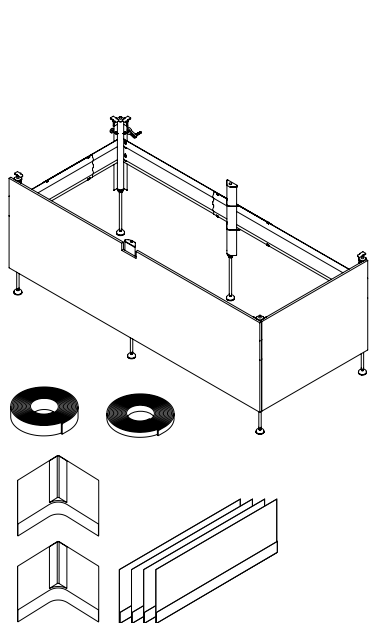

Schmidlin Montagesysteme

Schmidlin INFINITY Badewannenträger (SIA 181)

Dank dem einzigartigen Schmidlin INFINITY Badewannenträger geniessen Sie maximale Flexibilität beim Einbau. Höhe, Breite und Länge verstellen Sie ganz nach Bedarf. Dadurch sparen Sie viel wertvolle Zeit bei der Montage. Unsere Badewannen und der Badewannenträger sind aufeinander abgestimmt: Zusammen erfüllen sie die erhöhten Anforderungen gemäss Norm SIA 181 «Schallschutz im Hochbau».

Der Badewannenträger ist auch mit Dichtband-Set erhältlich.

Für eine einfache Beplankung empfehlen wir unser INFINITY BOARD.