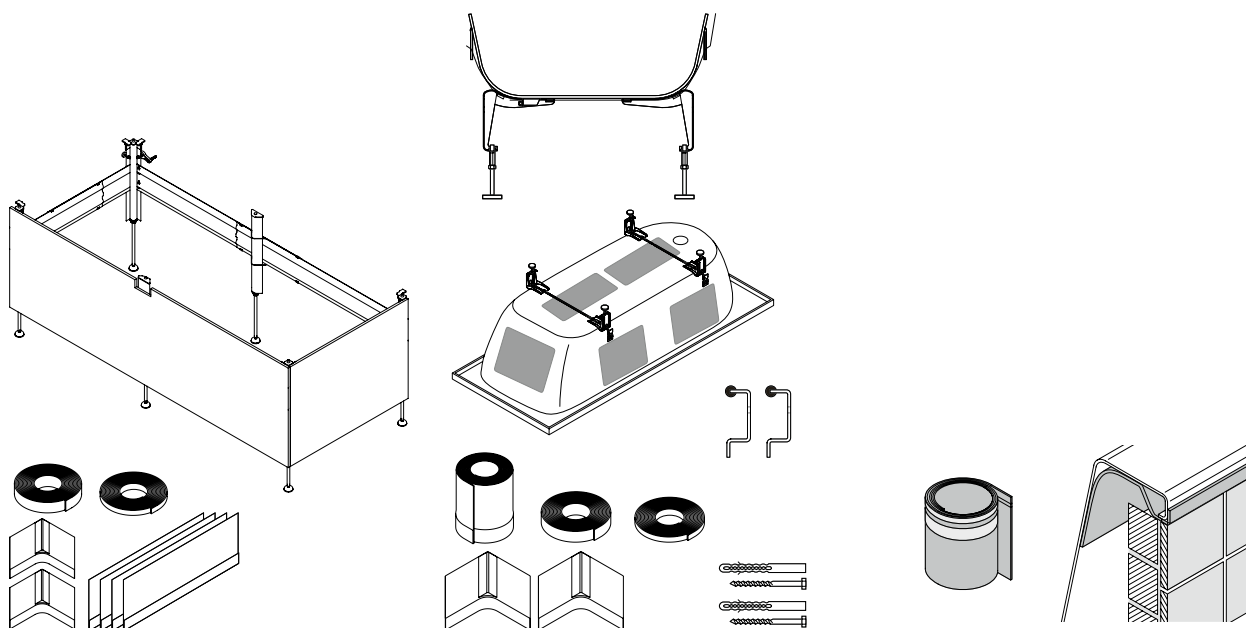

Sistemi di montaggio Schmidlin

Supporto vasca Schmidlin INFINITY (SIA 181)

Il supporto vasca Schmidlin INFINITY, unico nel suo genere, offre la massima flessibilità di installazione. L'altezza, la larghezza e la lunghezza possono essere regolate in base alle vostre esigenze. In tal modo risparmiate molto tempo prezioso durante l'installazione. Le nostre vasche da bagno e il rispettivo supporto sono coordinati tra loro: insieme soddisfano gli elevati requisiti della norma SIA 181 «La protezione dal rumore nelle costruzioni edilizie».

Il supporto vasca è disponibile anche con set di nastro di tenuta. Per un rivestimento semplice, consigliamo il nostro INFINITY BOARD.

Set di piedi per vasche da bagno Schmidlin (SIA 181)

Il set di piedi per vasche da bagno Schmidlin vi consente un'installazione senza problemi. Le nostre vasche da bagno e il set di piedi per vasche da bagno sono coordinati tra loro: insieme soddisfano gli elevati requisiti della norma SIA 181 «La protezione dal rumore nelle costruzioni edilizie».

Il set di piedi per vasche da bagno è ottenibile anche con set di nastro di tenuta.

Nastro per rivestimento Schmidlin (SIA 181)

Consente di disaccoppiare la vasca dalla parete o dal muro di rivestimento.